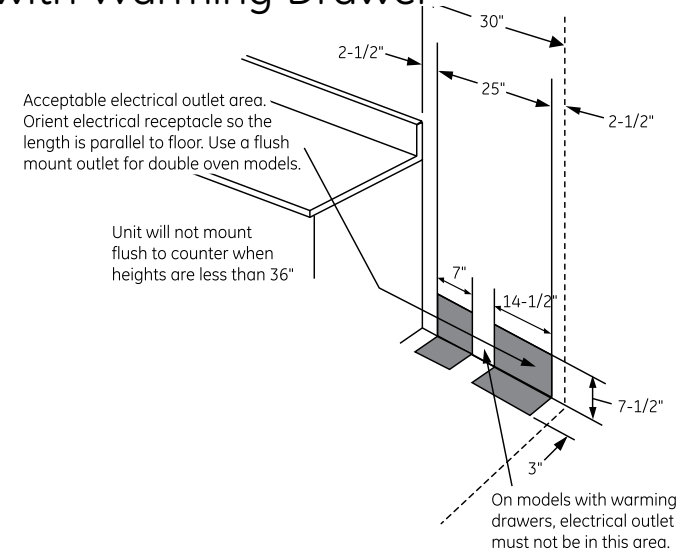

NOTE: Use a 4' power cord to prevent interference with unit when installing.

imagination at work

For answers to your Monogram® or GE® appliance questions, visit our website at geappliances.com or call GE Answer Center® service, 800.626.2000.

Listed by Underwriters Laboratories

Specification Created 6/13

220457