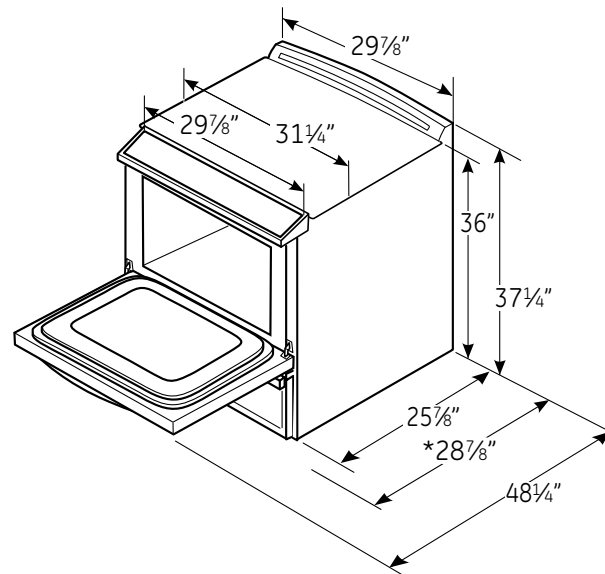

PHS920SF

GE Profile™ Series 30" Slide-In Induction and Convection Range with Warming Drawer

Dimensions and Installation Information (in inches)

Receptacle Locations: Locally approved flexible service cord or conduit must be used because terminals are not accessible after range installation. See shaded area in drawing for location of electrical outlet box. Recommended outlet locations allow range to be installed directly against rear wall.

Note: This appliance has been approved for 0" spacing to adjacent surfaces above the cooktop. However, a 6" minimum spacing to surfaces less than 15" above the cooktop and adjacent cabinet is recommended to reduce exposure to steam, grease splatter and heat.

Installation Information: Before installing, consult installation instructions for current dimensional data and additional requirements.

KW Rating	
240V	12.2
208V	9.2
Breaker Size	
240V	40 Amps†
208V	40 Amps†

†Note: Check local codes for required breaker size.

*Depth including door handle is approximately 28-7/8".